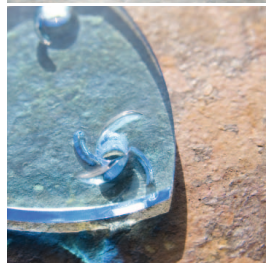

CREATION TRIGON

The **CREATION TRIGON** is a pendant with three different functions. The corner that points towards the top of the head while using, will be activated. The flat side has to be set against the skin.

Stimulation:

The first angle features a clockwise pivoting spiral. If this corner points towards the top of the head while using, it triggers a positive and accelerated growth process.

Transformation:

The second angle features a counterclockwise pivoting spiral. If this corner points towards the top of the head when it is worn or placed on the body, the memory is sti-

mulated, the user will become aware of negative aspects and can dissolve them. The user recognizes what is right.

Regeneration:

The third angle features a combination of the aforementioned spirals. If this corner points towards the top of the head while using (notched part on the skin), the energies will be balanced. Regeneration on all levels is the result.

TECHNICAL DETAILS

Material: Glass

Size: Ø approx. 30 mm

The **CREATION TRIGON RED** is for therapeutic purposes and needs to be considered separately:

Stimulation:

This corner can assist in various matters related to blood.