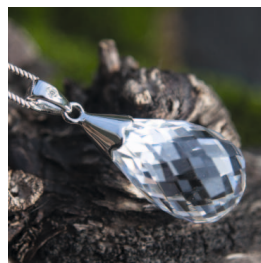

## DROP OF BENEDICTION

The **DROP OF BENEDICTION** draws from the source of life and brings this information into our ethereal and physical energy systems. It teaches us to manifest our own reality on earth. It showers with the love of the New Age, while - through an open awareness - it can be recognized, experienced and felt as a gift of God.

**ELYMARA** crystals illuminate the individual light-essences of every person. The effects of these light crystals are versatile therefore we recommend to test the optimal product individually. Our consultants will be happy to assist you.

### TECHNICAL DETAILS

Material: Glass, Pendant 925 rhodinated silver with Zirconia

Size: 12 x 25 mm