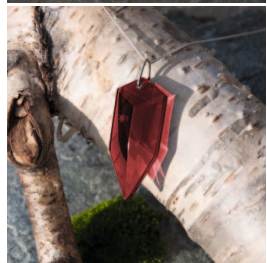

## TREE OF LIFE

The **TREE OF LIFE** activates the whole structure of man, it grounds and centers.

It is also excellent for harmonizing all chakras simultaneously, even when the pendant is worn on the neck.

The TREE OF LIFE represents an ancient symbol which explains the interrelated aspects of life, awakening and fostering the unused potentials of past, present and future. In sacred geometry, the TREE OF LIFE links Heaven, Earth and all that is and all that is between, creating omnipresence.

This form is also very suitable for harmonizing the chakra system.